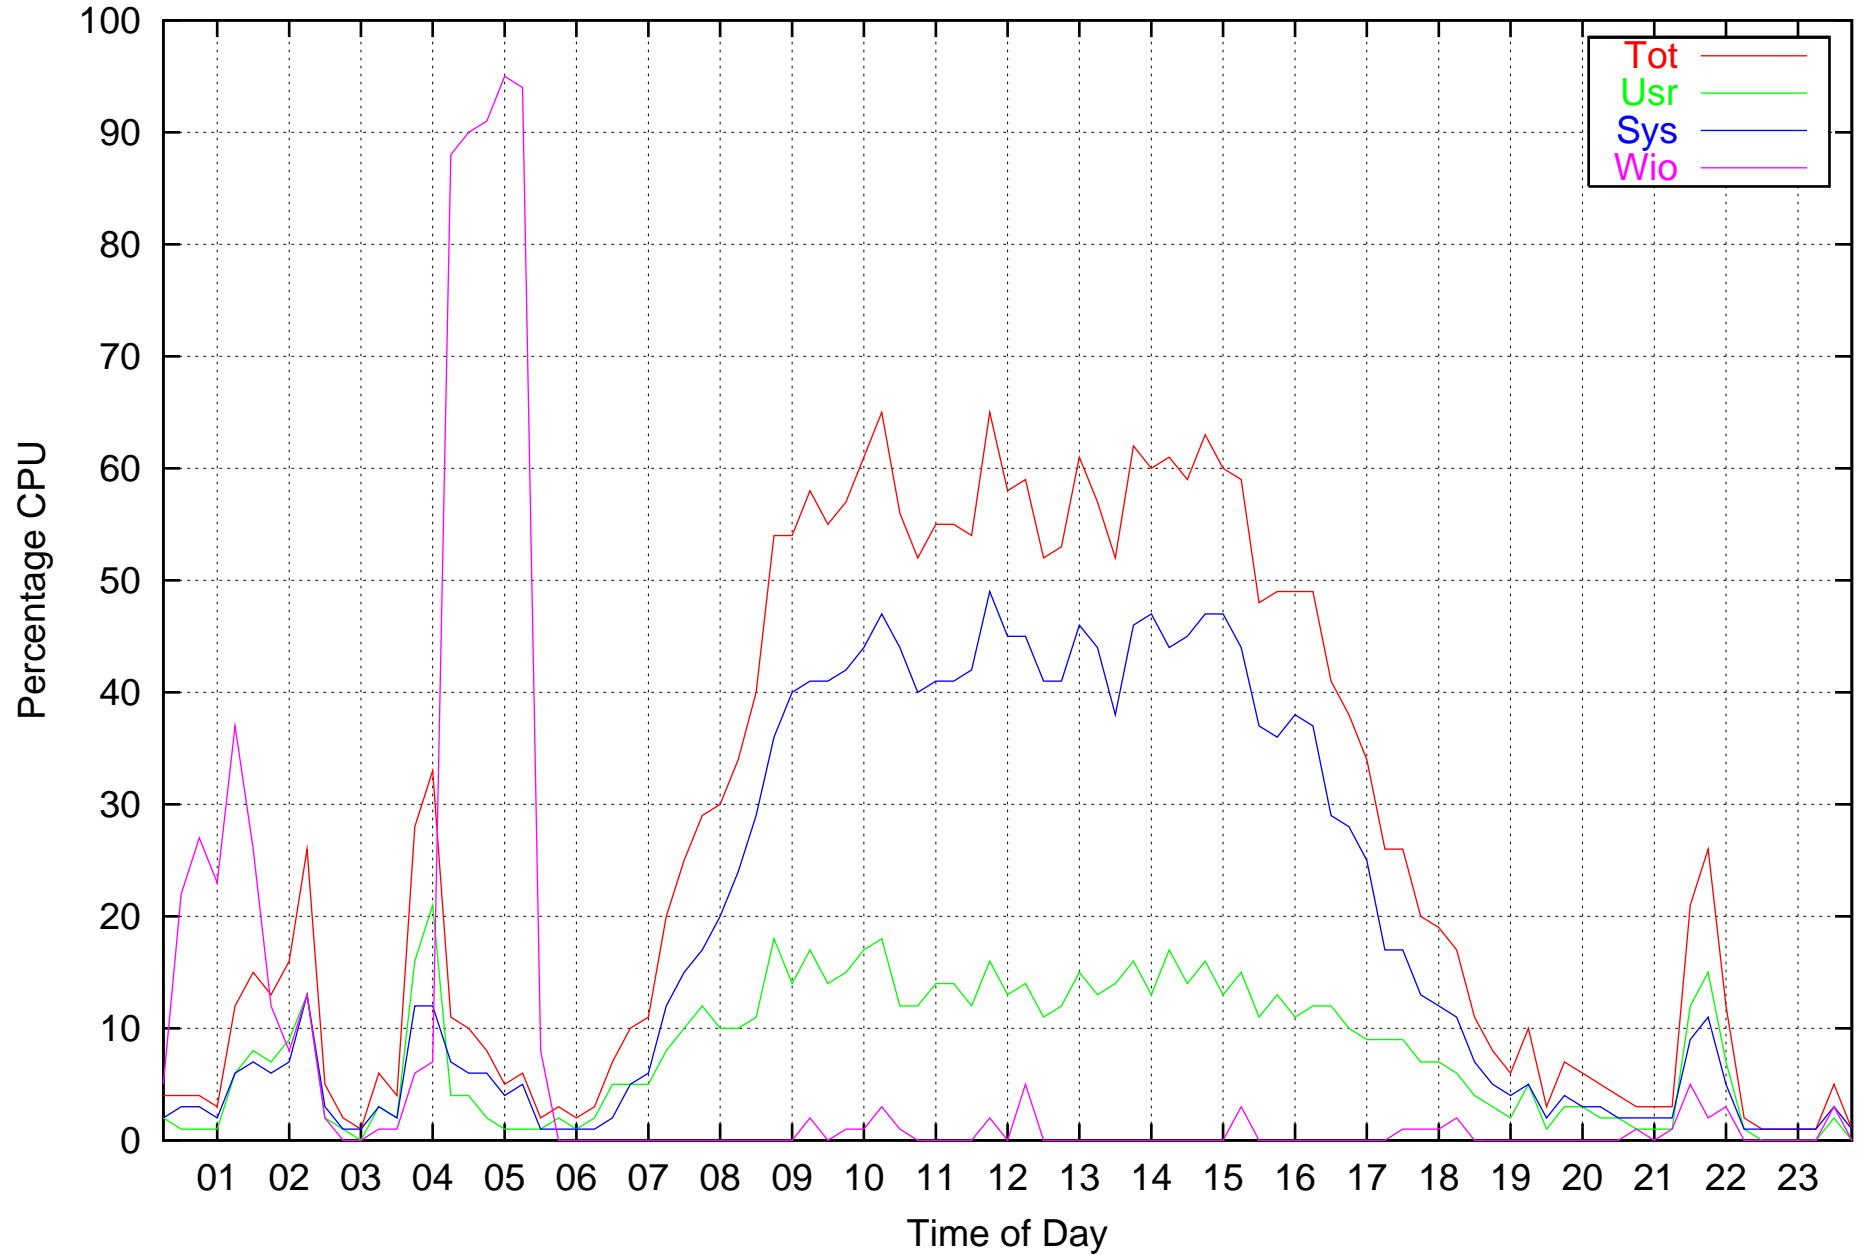

RAVEN CPU for 07/25/2002 from 00:15 to 23:45

FALCON CPU for 07/25/2002 from 00:15 to 23:45

HAWK CPU for 07/25/2002 from 00:15 to 23:45

BLACKBIRD CPU for 07/25/2002 from 00:15 to 23:45

GADAO CPU for 07/25/2002 from 00:15 to 23:45

KEPUHA CPU for 07/25/2002 from 00:15 to 23:45